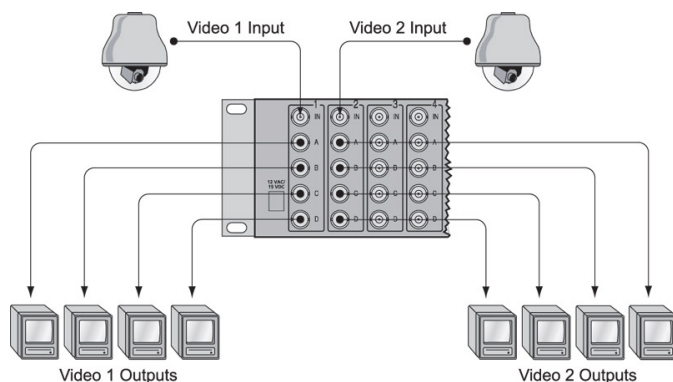

KTS-250-16

16-Channel Distribution Amplifier

Specifications

Electrical

- Input voltage: 12 VAC/15 VDC
- Input power: 0.8 VA
- Video input voltage: 0.5 to 2 V pk-pk

Video

- Inputs: Up to 16
- Outputs: Up to 64
- Impedance: 75 ohm, inputs and outputs
- Bandwidth: 16 MHz
- Signal-to-noise ratio: -75 dB RMS typical
- Crosstalk: -85 dB typical
- Gain (into a 75-ohm load): 0 dB $\pm$ 0.5 dB typical
- Differential gain: 0.5% typical
- Differential phase: 0.5° typical

Connections

- Power: 2.1 mm x 5.5-mm; center-positive jack
- Video: BNC connectors

Controls

- Mode selector switch

Mechanical

- Weight: 2.7 lb (1.23 kg)
- Material: Aluminum
- Finish: Dark gray powder coat

Related Diagram

Ordering Information

KTS-250-16

GE Security

Mailing Address
4575 Research Way, STE 250
Corvallis, OR 97333 USA
www.GESecurity.com

Americas
800-469-1676 (US only)
tel 541-754-9133
fax 541-754-7162

Asia
tel 852-2907-8108
fax 852-2142-5063
Australia
tel 61-3-9259-4700
fax 61-3-9259-4799

Europe
tel 32-2-725-11-20
fax 32-2-721-86-13
Latin America
tel 305-267-4301
fax 305-267-4300

www.GESecurity.com