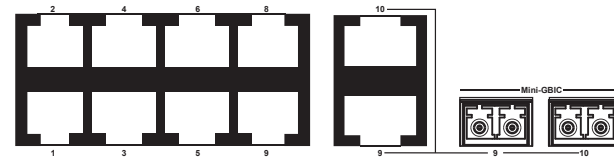

8-Port 10/100Mbps + 2 Gigabit Managed Switch

GE-DS-82

Network Transmission

Drawing Name

GE-DS-82

8 Port 10/100TX 2 Port 1000TX Switch

8985 Town Center Parkway Bradenton, Florida 34202
 Ph. 855 286 8889
www.interlogix.com