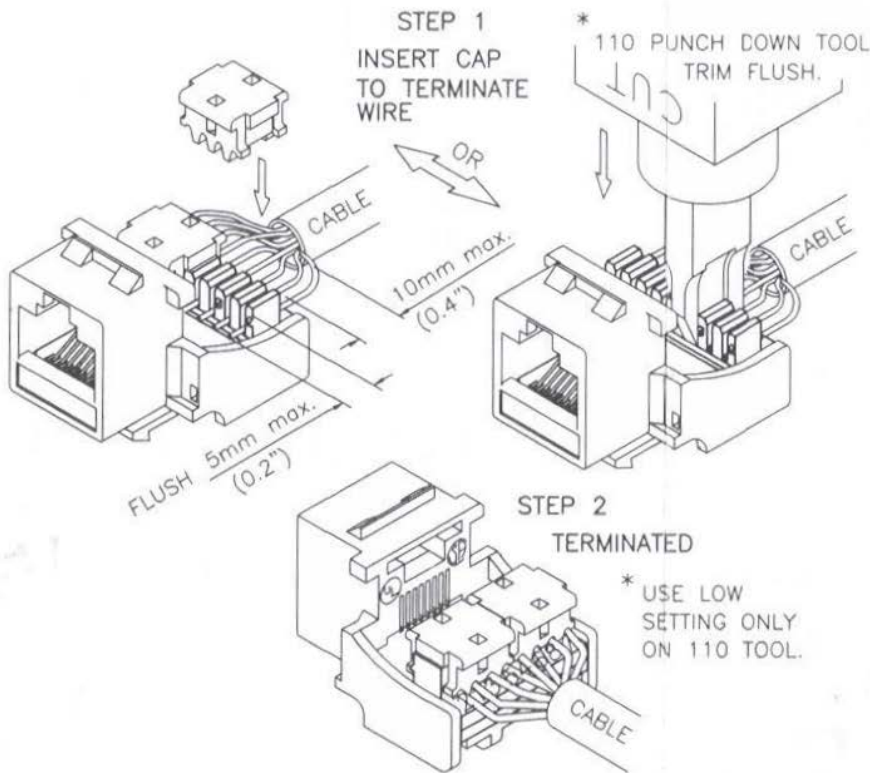

Wall Plate Installation Instructions

MODULAR WIRING CONFIGURATION		
Terminal No./Jack Position		
COLOR CODE	EIA-T568B	EIA-T568A
White-Blue	5	5
Blue	4	4
White-Orange	1	3
Orange	2	6
White-Green	3	1
Green	6	2
White-Brown	7	7
Brown	8	8

Note:

To ensure EIA Category 5E transmission performance, wire the modular from center to outside. Do not untwist paired conductors more than 1/2 inch (12.7mm).

Category 5E Enhanced