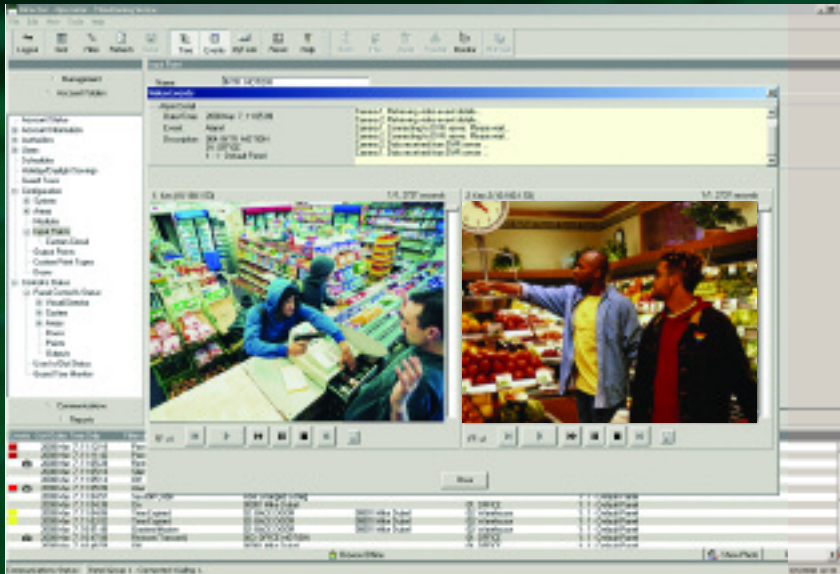

Integrated management control of multiple systems at a single site.