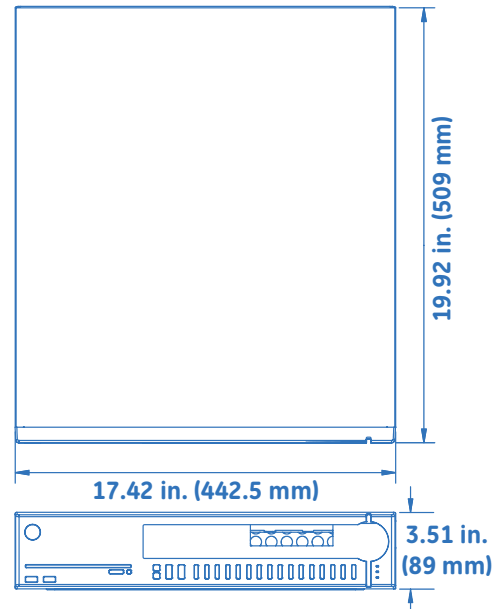

Environmental

- Operating temperature: 32 to 104°F (0 to 40°C)
- Storage temperature: -4 to 140°F (-20 to 60°C)
- Relative humidity (noncondensing): 10 to 95%

Physical

- Dimensions (HxWxD): 3.51 x 17.42 x 19.92 in. (89 x 442.5 x 509 mm)
- Weight: 25 lb. (11.34 kg)

Regulatory

- FCC, CE, UL

Ordering information

SymDec 16+4-320	SymDec 16 <i>plus</i> 4 recorder with 320GB hard drive
SymDec 16+4-640	SymDec 16 <i>plus</i> 4 recorder with 640GB hard drive
SymDec 16+4-1.28T	SymDec 16 <i>plus</i> 4 recorder with 1.28TB hard drive
SymDec 16+4-2T	SymDec 16 <i>plus</i> 4 recorder with 2TB hard drive
SymDec 16+4-3T	SymDec 16 <i>plus</i> 4 recorder with 3TB hard drive
SymDec 16+4 RK	Rack-mount kit for SymDec 16

User interface

Dimensions

Back panel