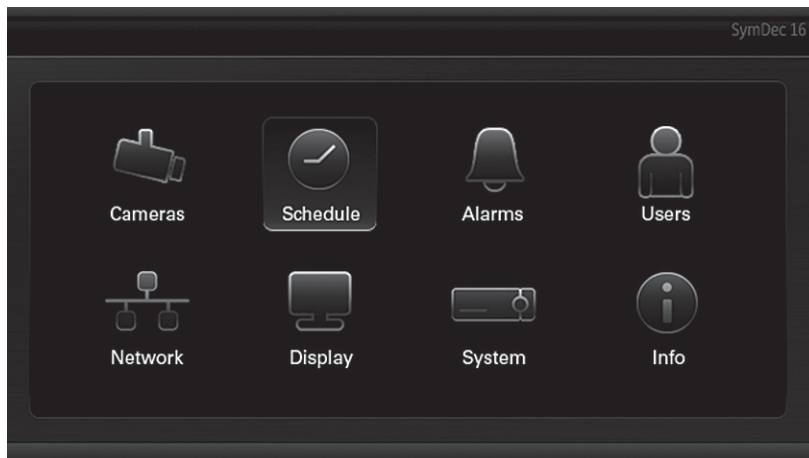

- Video signal input: 1 V p-p nominal, AGC range 0.7 to 1.4 V
- Video signal output: 1 V p-p at 75 ohm
- Input termination: 75 ohm
- Horizontal resolution: 720 pixels NTSC / 704 PAL
- Vertical resolution: 480 lines NTSC / 540 PAL
- Video compression standard: MPEG-4

Audio

- Audio input: 315 mV, 400 kOhms, unbalanced
- Audio output: 315 mV, 600 ohms, unbalanced
- Audio compression standard: MPEG-1

Electrical

- Power supply: 120 to 240 VAC, 50/60 Hz, autoranging adapter

Connectors

- Accessory I/O ports: RS-485/422 (2), alarm input (16), Form C alarm relay (4), USB (4)
- RS-232 serial port: DB-9
- Composite video in: Looping BNC (16)
- Composite video out: BNC composite (1), VGA (1), DVI (1)
- Audio in: RCA (4)
- Audio out: RCA (1)
- 10/100/1000 Ethernet port: RJ-45

Environmental

- Operating temperature: 32 to 104°F (0 to 40°C)
- Storage temperature: -4 to 140°F (-20 to 60°C)
- Relative humidity (noncondensing): 10 to 95%

Physical

- Dimensions (HxWxD): 3.51 x 17.42 x 19.92 in. (89 x 442.5 x 509 mm)
- Weight: 25 lb. (11.34 kg)

Regulatory

- FCC, CE, UL

Ordering information

SymDec 16+4-320	SymDec 16 <i>plus</i> 4 recorder with 320GB hard drive
SymDec 16+4-640	SymDec 16 <i>plus</i> 4 recorder with 640GB hard drive
SymDec 16+4-1.28T	SymDec 16 <i>plus</i> 4 recorder with 1.28TB hard drive
SymDec 16+4-2T	SymDec 16 <i>plus</i> 4 recorder with 2TB hard drive
SymDec 16+4-3T	SymDec 16 <i>plus</i> 4 recorder with 3TB hard drive
SymDec 16+4 RK	Rack-mount kit for SymDec 16

User interface