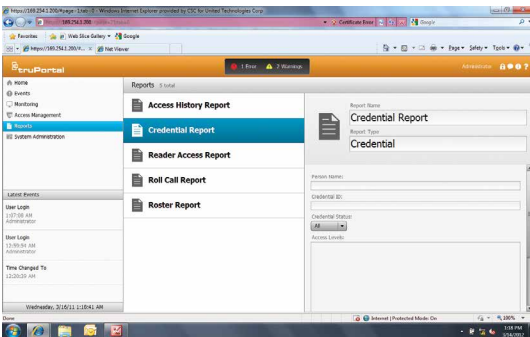

Reports

Easily customize reports and filter based on individuals, locations or times.