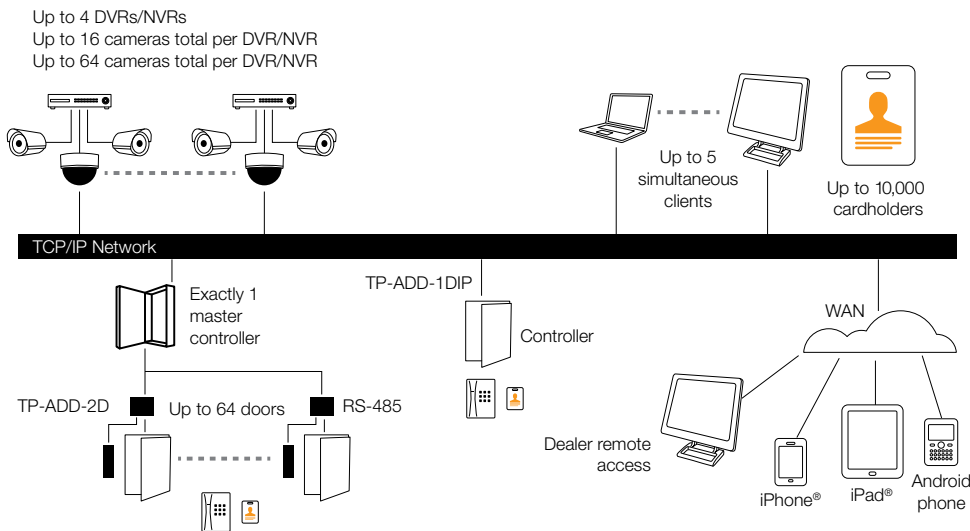

## Seamless Video Integration

Associate and control video related to access control system events.

## System Diagram

Note: Use of PoE configuration has not been evaluated by UL.

## Application Drawing