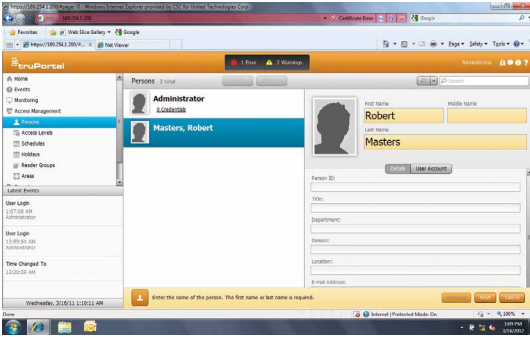

Key Functions

Installation/Ease-of-Use Features

Wizards walk users through installation and other common tasks, while Tool Tips provide descriptions of system features.