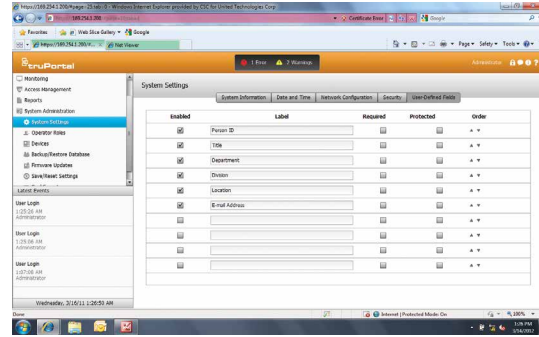

Customizable Configuration

Cardholder database offers customized fields to track and generate reports.