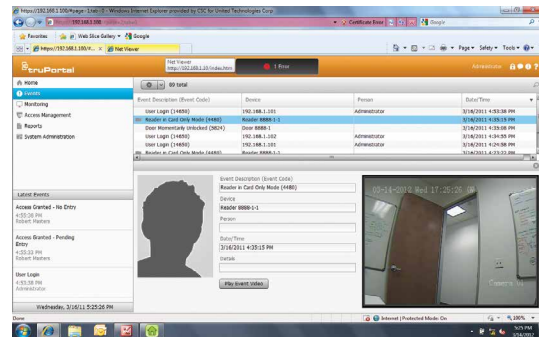

Seamless Video Integration

Associate and control video related to access control system events.