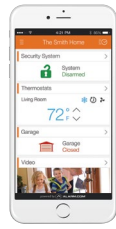

Remote Access

Optional, convenient interactive services available through Alarm.com®.

powered by ALARM.COM®