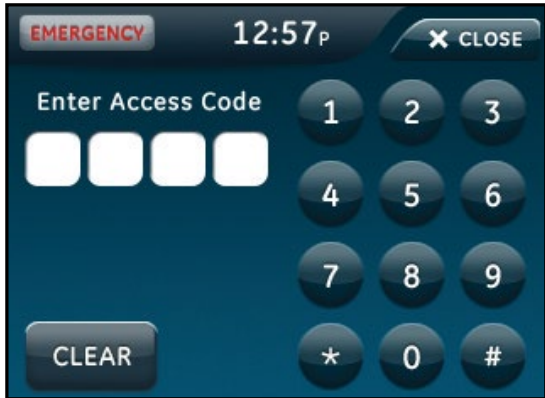

### Wireless Door Lock Control

Z-Wave door lock support and status.

Note: Property status and other new Two-Way Talking Touch Screen capabilities require v1.4 Simon XT or later.

### At-A-Glance Home Status

Quick, at-a-glance home status provides a complete view of home systems including security, indoor temperature and weather.