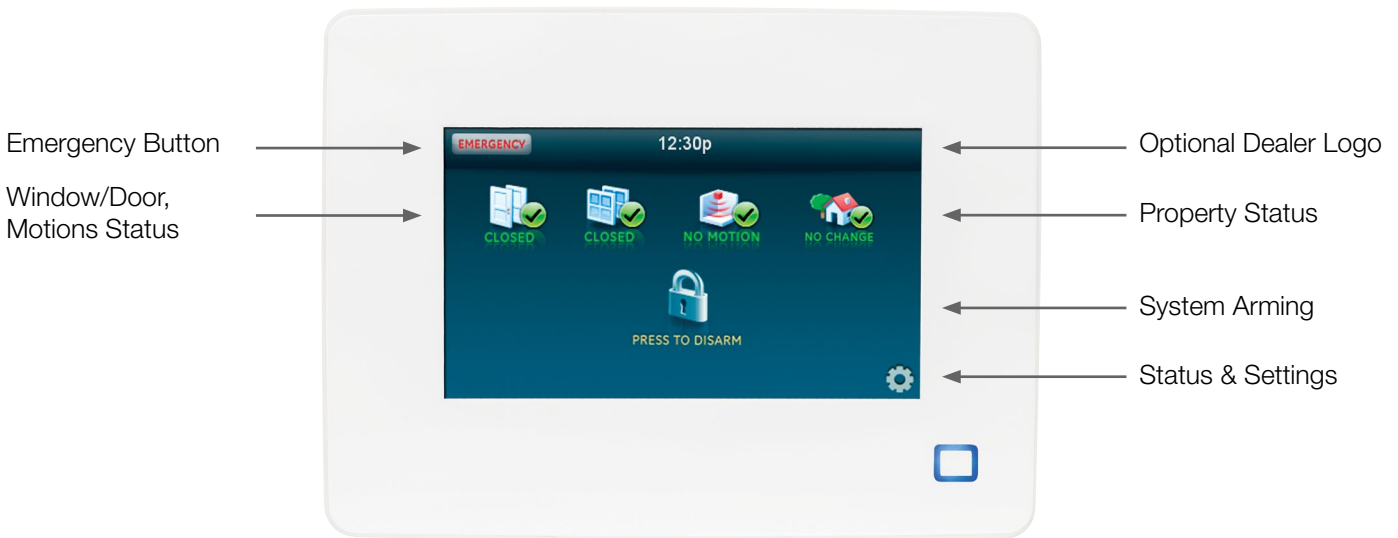

Main Screen Key Functions