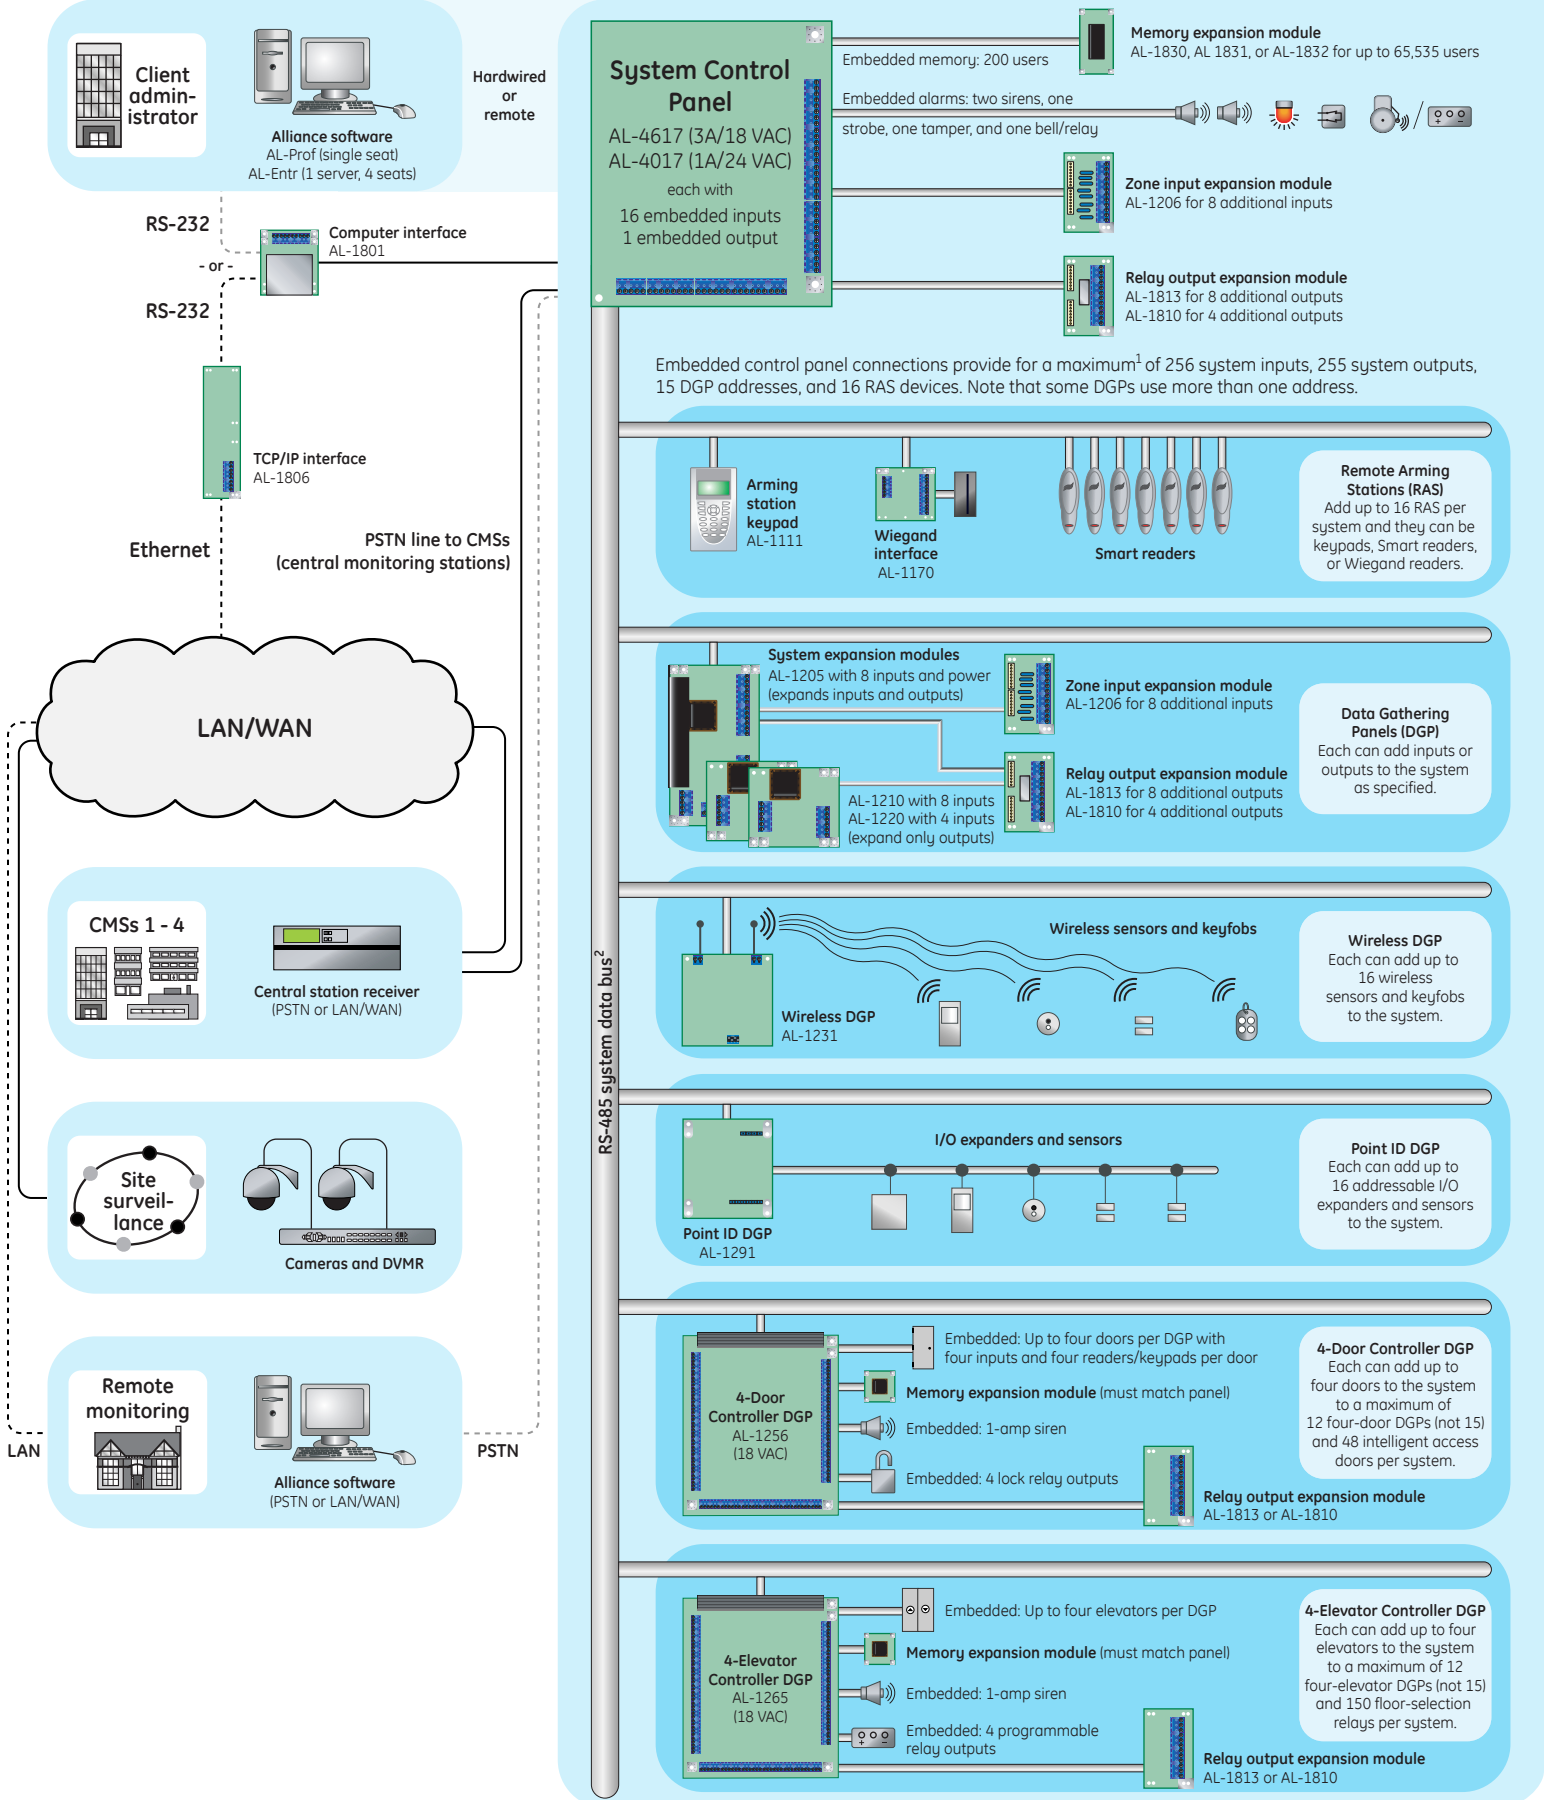

Basic system capacity for Alliance 4017 and 4617

System control panel

¹ For expanded system capacity, contact your security professional.

² Each device can be up to 5,000 ft. (1524 m) from the panel.