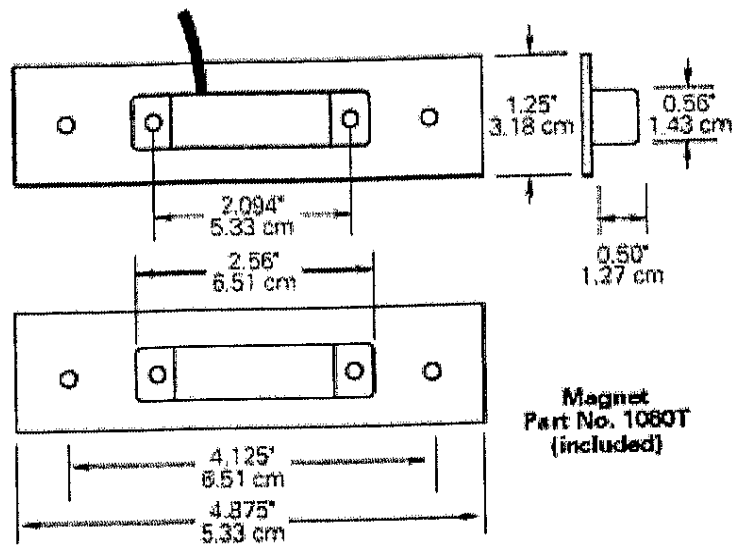

1090 Series Recessed ANSI Switch

- Recessed installation for standard ANSI cut-outs
- High security contact available
- Approved for specific fire doors

Ordering Information	Gap Size	S.P.D.T.	Lead Type
Long Gap Series	1"	1090	1' #22 wire