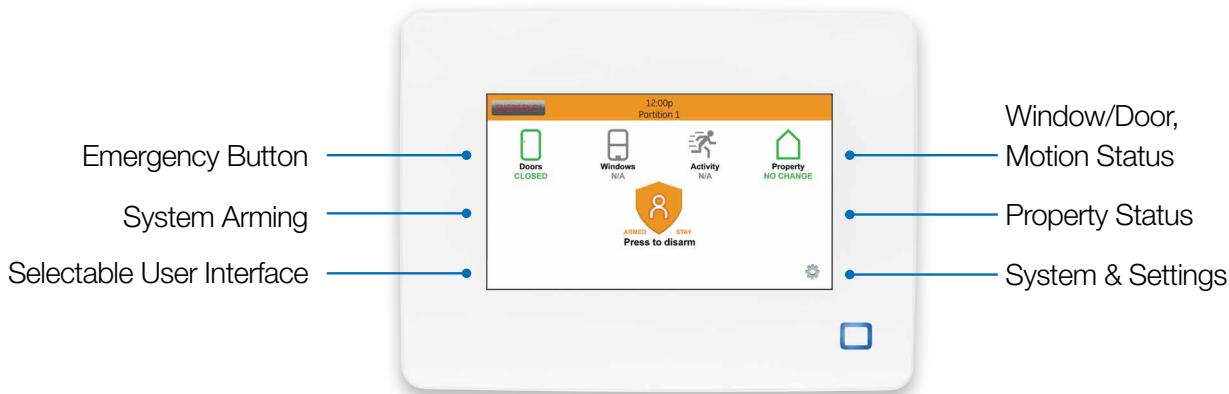

Concord 5" TouchScreen Main Screen Key Functions

Specifications subject to change without notice.

© 2019 United Technologies Corporation. All rights reserved.
All trademarks are the property of their respective owners.
Interlogix is part of UTC Climate, Controls & Security,
a unit of United Technologies Corporation.

2019/05 (GSP-2756)

interlogix.com