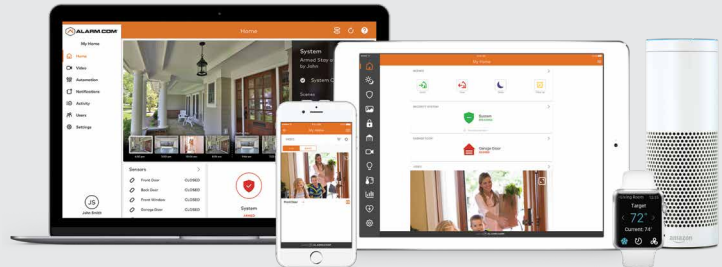

Arm/Disarm Simon XTi-5i from virtually anywhere

Communicate with Simon XTi-5i by phone or internet to easily meet changing conditions.