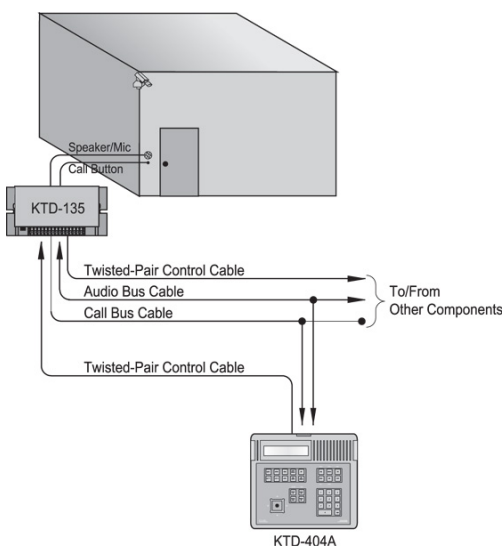

KTD-135

Door Receiver

Specifications

Electrical

- Input voltage: 9 VAC/12 VDC, 50 to 60 Hz
- Input power: 5.5 VA
- Input data signal: RS422
- Output call signal: DTMF 1.25 V pk-pk, typical on nominal 2 V pedestal
- Function relay type: SPDT dry contact
- Function relay contact rating: 1.0 A @ 24 VDC
- Audio follow relay type: DPDT dry contact
- Audio follow contact rating: 1.0 A @ 24 VDC

Function Relay

- One normally open, single-pole, dry-contact relay output

Controls

- Site select: Multiposition DIP switch

Connections

- Power input, data signal, call signal, call button, audio bus, 8 ohm speaker/horn, function relay: 16-position removable terminal strip

Mechanical

- Weight: 6.4 oz (181 g)
- Material: 0.050 in (1.27 mm) aluminum
- Finish: Black anodized

Related Diagram

Ordering Information

KTD-135

Blank Door Receiver
U Door Receiver w/ Universal Transformer

Mailing Address
4575 Research Way, STE 250
Corvallis, OR 97333 USA
www.GESecurity.com

Americas
800-469-1676 (US only)
tel 541-754-9133
fax 541-754-7162

Asia
tel 852-2907-8108
fax 852-2142-5063
Australia
tel 61-3-9259-4700
fax 61-3-9259-4799

Europe
tel 32-2-725-11-20
fax 32-2-721-86-13
Latin America
tel 305-267-4301
fax 305-267-4300

www.GESecurity.com