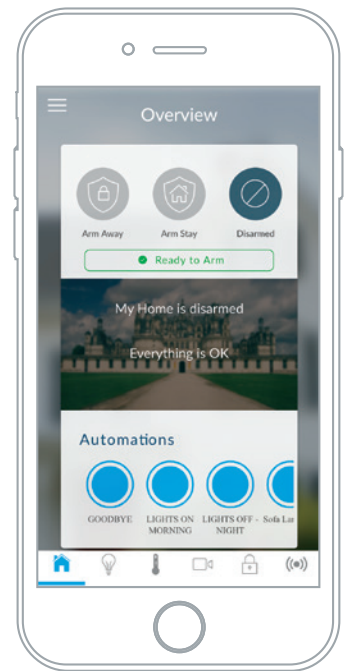

Wherever you are, the UltraSync™ SmartHome is there with you.

Home control from anywhere

The UltraSync mobile app gives quick and convenient access to your whole system, so you can have complete control from virtually anywhere. Available for iOS and Android™ devices, the app turns your smartphone or tablet into a home control center in the palm of your hand.

In sync with your life.

Built on cloud-based technology, the UltraSync system and app give you the ability to remotely manage and automate home systems like HVAC, Z-Wave® lights, thermostats, locks and more from your smartphone or tablet.

Peace of mind

Make sure the kids got home on time, check in on contractors, or see how your pets are behaving, all through live streaming video via UltraSync indoor/outdoor cameras or with text alerts.

Come home to comfort

Your home can be ready for you at just the right time by automatically adjusting thermostats, turning on lights and unlocking doors as you arrive, using the geo-location technology in your UltraSync system paired with your smartphone's GPS.