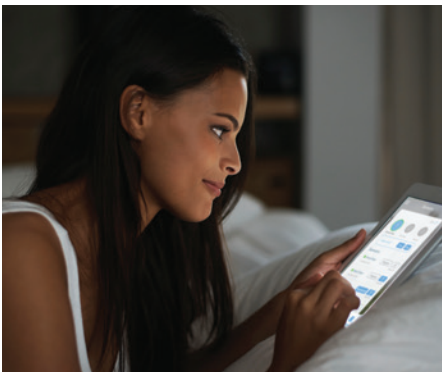

Night mode

Set your home to automatically close the garage, lock doors, turn out lights, and modify home temperature with the push of a button, all from the comfort of your bed.