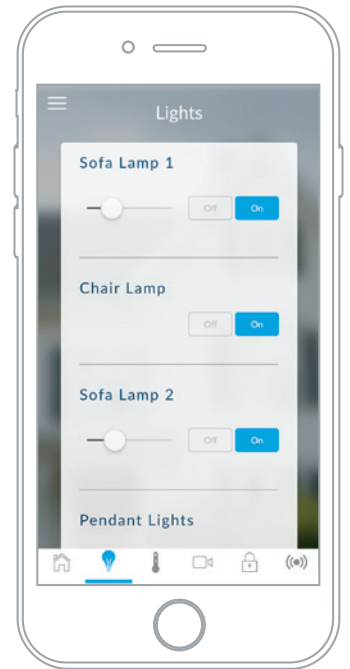

Cost-efficient and secure

Whether you're at home or miles away, the UltraSync mobile app lets you control, customize and monitor select lighting, temperature and electronics in your home. By monitoring and automating some of your electrical needs, you will be able to more efficiently use energy and possibly lower your energy costs and utility bills.