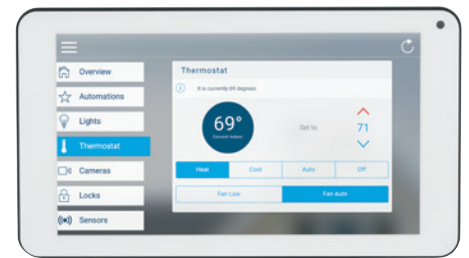

Smart

The UltraSync system and mobile app give you the flexibility and freedom to adjust your security and home systems to match your lifestyle.

Efficient

Program and control your home's lighting and heating schedule with UltraSync. The more efficiently your home systems operate, the more money you save.