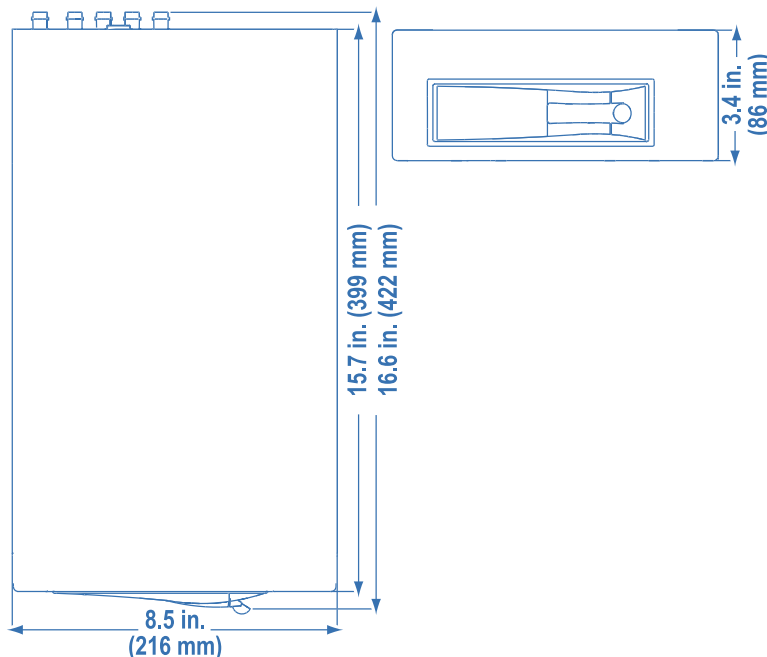

Specifications

Americas
503-885-5700
888-GE-SECURITY
(437-3287)
faxback 800-483-2495
info@gesecurity.com
www.gesecurity.com

Asia
tel 852-2907-8108
fax 852-2142-5063

Australia
tel 61-3-9259-4700
fax 61-3-9259-4799

Europe
tel 32-2-725-11-20
fax 32-2-721-86-13

Latin America
tel 305-593-4301
fax 305-267-4300

Video

- Video signal input: 0.7 to 1.4 V p-p with automatic gain control
- Video signal output: 1 V p-p at 75 ohm
- Input termination: 75 ohm
- Colors: YUV 4:2:2, 16.8 million colors
- Grayscale: 256 levels
- Horizontal resolution: 720 pixels
- Vertical resolution: 480 lines
- Video compression standard: MPEG-4

Audio

- Audio input: 315 mV, 400 kOhms, unbalanced
- Audio output: 315 mV, 600 ohms, unbalanced
- Audio compression standard: MPEG-1

Electrical

- Power supply: 120 to 240 VAC, autoranging adapter

Connectors

- Accessory I/O port: 16-way, 2-row terminal block
- RS-232 serial port: DB-9
- Composite video in: BNC (4)
- Composite video out: BNC (4)
- Audio in: RCA (4)
- Audio out: RCA (4)
- 10/100 Ethernet port: RJ-45

Environmental

- Operating temperature: 32 to 104°F (0 to 40°C)
- Storage temperature: -4 to 140°F (-20 to 60°C)
- Relative humidity range (noncondensing): 10 to 95%

Physical

- Dimensions (HxWxD): 3.4 x 8.5 x 16.6 in. (86 x 216 x 422 mm)
- Weight: 9.25 lb. (4.20 kg)

Regulatory

- FCC, CE

Ordering Information

SymDec 4-300 SymDec 4 digital video streaming recorder with 300GB hard drive

SymDec 4-600 SymDec 4 digital video streaming recorder with 600GB non-removable hard drive