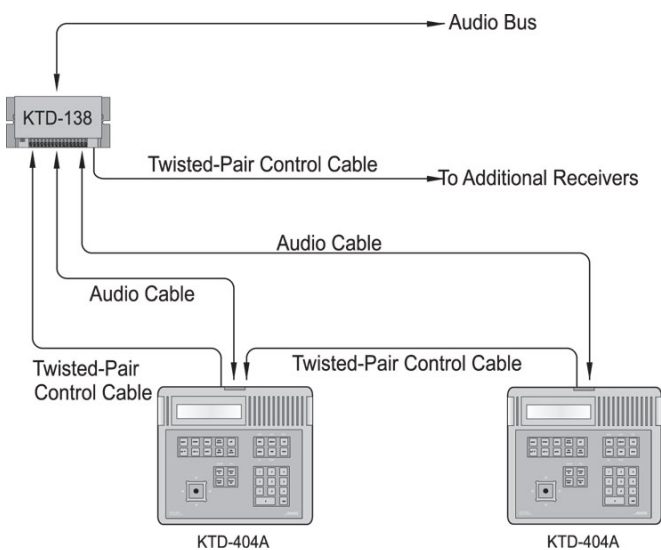

KTD-138

Auxiliary Function Receiver

Specifications

Electrical

- Input voltage: 9 VAC/12 VDC, 50 to 60 Hz
- Input power: 5.5 VA
- Input data signal: RS422
- Function relays type: DPDT dry contact
- Function relays contact rating: 1.0 A @ 30 VDC

Function Relays

- Four normally open double-pole dry contact relays switchable to a common output. See figure below.

Controls

- Site select: Multiposition DIP switch

Connections

- 16-position removable terminal strip

Mechanical

- Weight: 6.4 oz (181 g)
- Material: 0.050 in (1.27 mm) aluminum
- Finish: Black anodized

Related Diagram

Ordering Information

KTD-138

Blank	Auxiliary Function Receiver
-2	Video Switch Function
-3	Software
U	Universal Transformer

GE Security

Mailing Address
4575 Research Way, STE 250
Corvallis, OR 97333 USA
www.GESecurity.com

Americas
800-469-1676 (US only)
tel 541-754-9133
fax 541-754-7162

Asia
tel 852-2907-8108
fax 852-2142-5063
Australia
tel 61-3-9259-4700
fax 61-3-9259-4799

Europe
tel 32-2-725-11-20
fax 32-2-721-86-13
Latin America
tel 305-267-4301
fax 305-267-4300

www.GESecurity.com