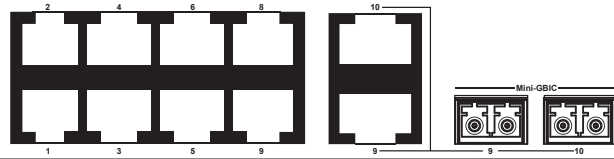

8-Port 10/100Mbps + 2 Gigabit Managed PoE Switch

GE-DS-82-PoE

Network Transmission

Drawing Name

GE-DS-82-POE

10 Port Fast Ethernet Switch With PoE

8985 Town Center Parkway Bradenton, Florida 34202
 Ph. 855 286 8889
www.interlogix.com