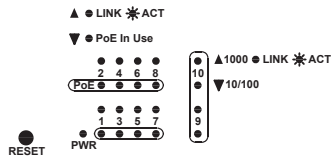

8-Port 10/100Mbps + 2 Gigabit Managed PoE Switch

GE-DS-82-PoE

Network Transmission

Drawing Name

GE-DS-82-POE

10 Port Fast Ethernet Switch With PoE

8985 Town Center Parkway Bradenton, Florida 34202
 Ph. 855 286 8889
www.interlogix.com